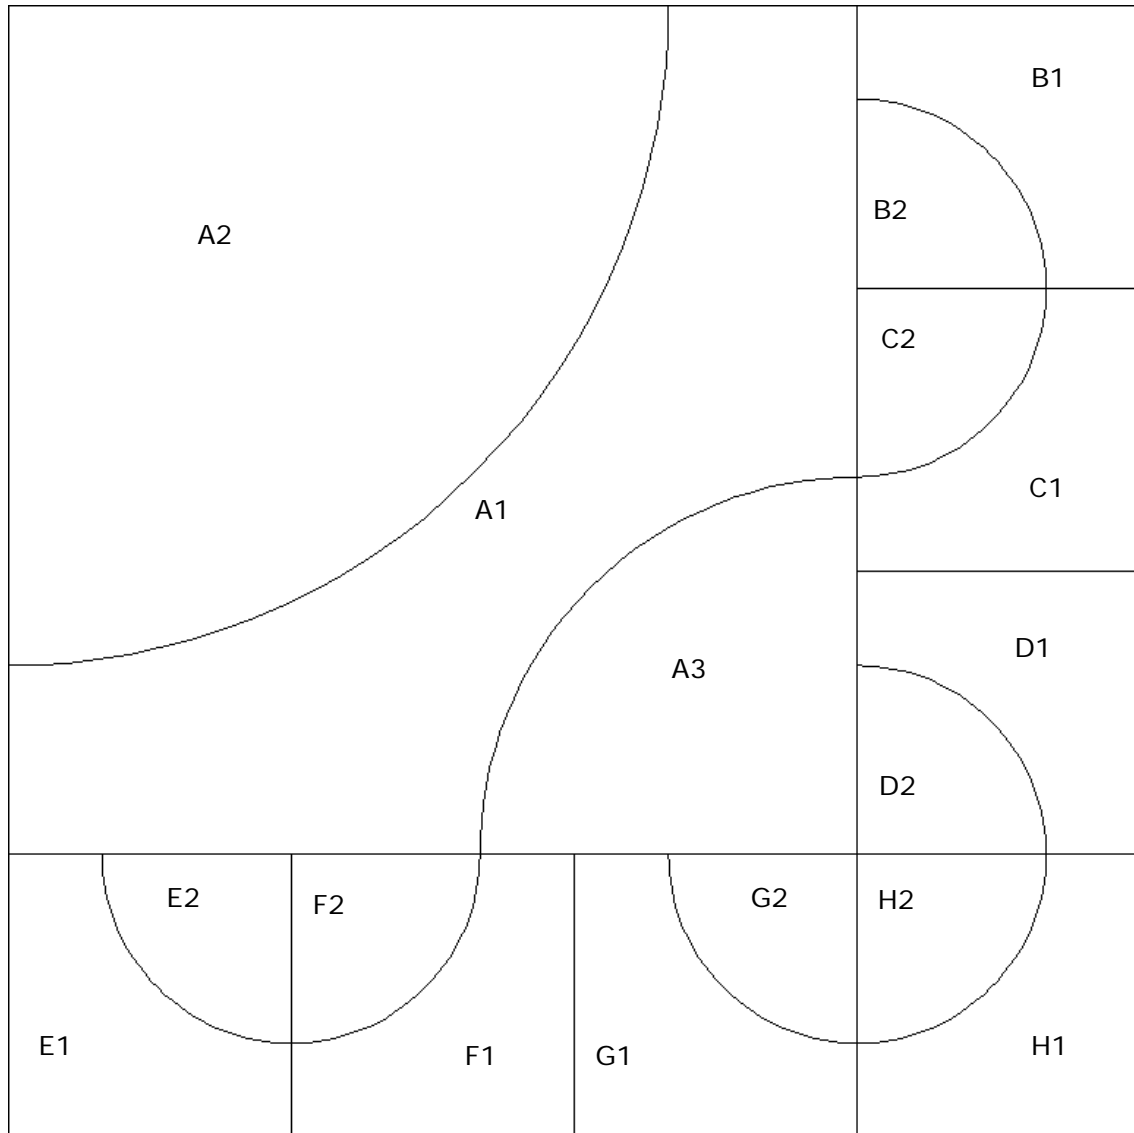

WILMA KARELS

Patchwork & Quilten

Concordialaan 5 - 6712 GL Ede - www.wilmakarels.nl

Block of the month August 2011 (15 x15 cm) 'Three Double Drunkards Path'

At our website, this block is also available as an EQ7 project.

This block of the month (August 2011) is a traditional pattern.

Follow the next piecing order:

- A1-3, B1-2, C1-2, D1-2, B+C, BC+D, A+BCD.
- E1-2, F1-2, G1-2, H1-2, E+F, EF+G, EFG+H
- ABCD+EFGH.

In the next example-quilts you can see several ways to use colour.