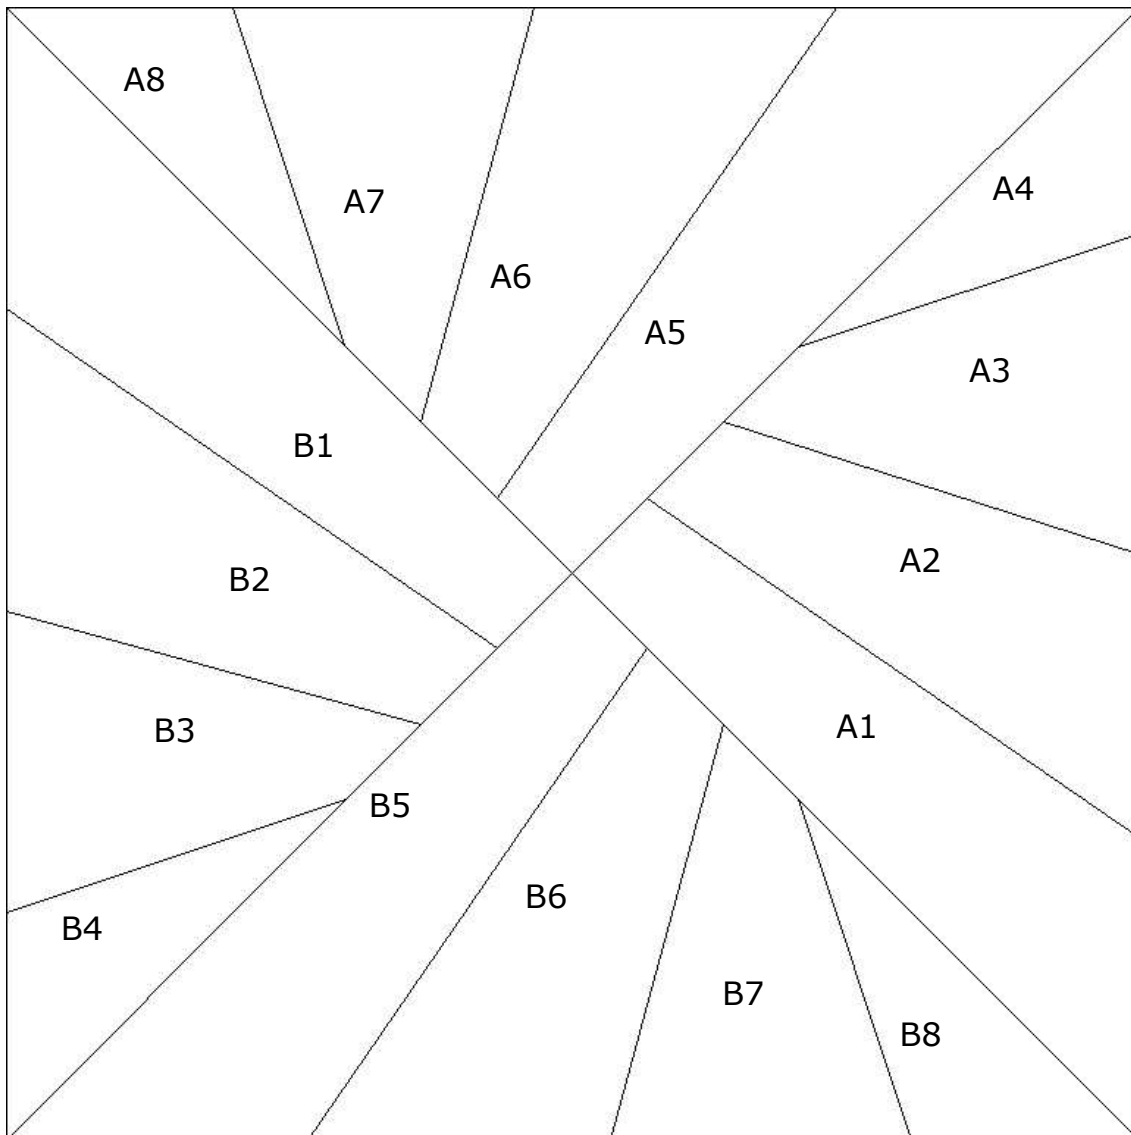

## Blocks of the month September 2009 (15 x 15 cm)

At our website, this block is also available as an EQ6 project.

Windmill Roses

This block of the month (September 2009) is a foundation pattern, but can also be made as a traditional pattern.

Follow the next piecing order:

A1-8, B1-8, A+B.

In the next example-quilts you can see several ways to use colour. We wish you success with making your own design.

Wilma Karels and Heleen Pinkster

In our Quiltshop, this year you'll get with every purchase the blocks of the month from the theme 'In the Zoo'. As always, these blocks are 15 x 15 cm, so you can easily combine them with the blocks of the previous years. These blocks (2004- 2008) are published in (Dutch) books, which you can order at our website.