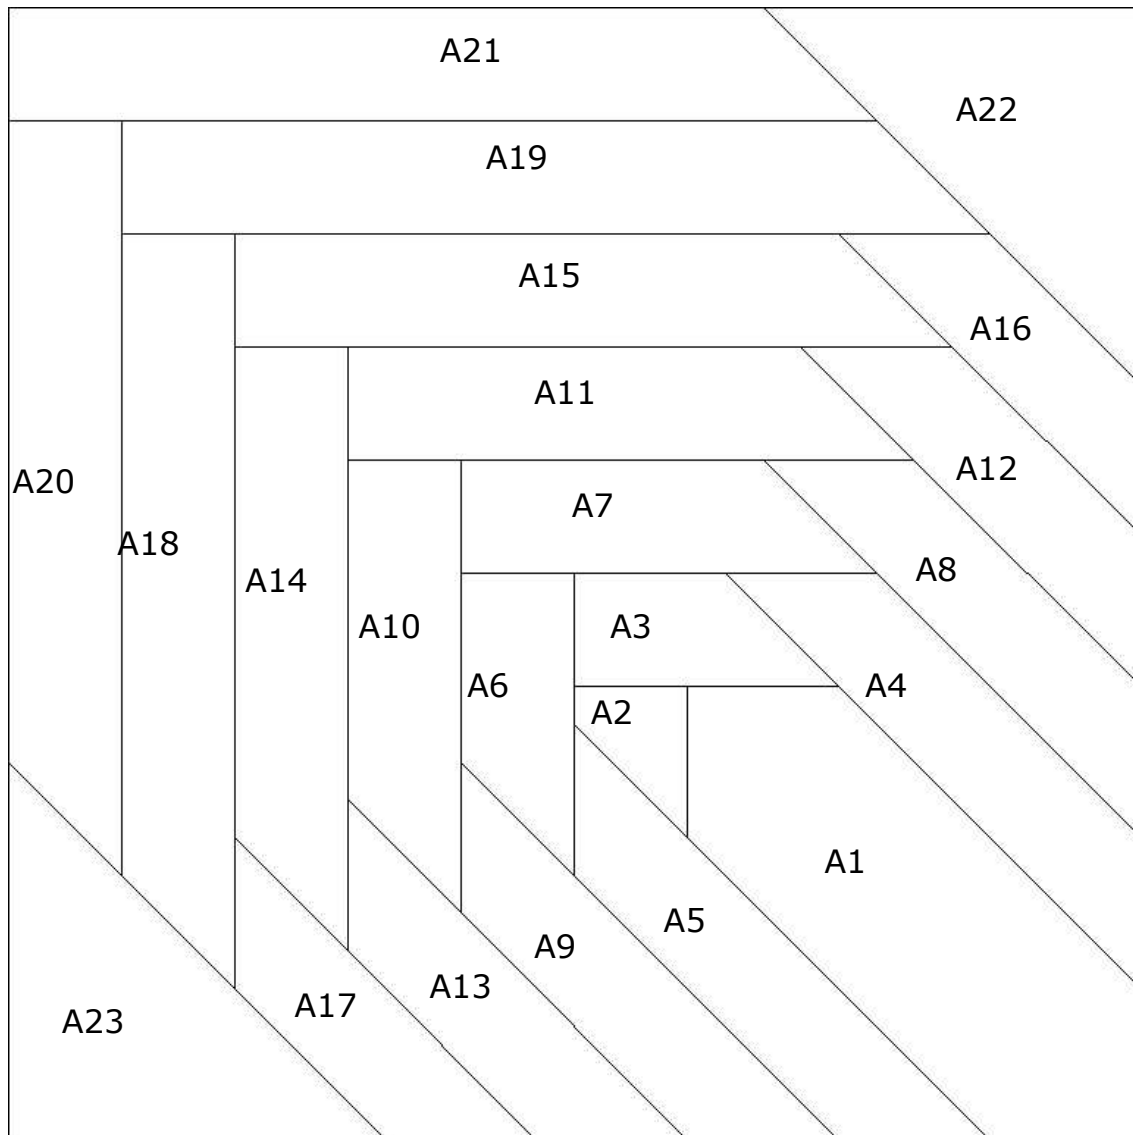

## Blocks of the month April 2009

(15 x 15 cm)

At our website, this block is also available as an EQ6 project.

### Log Cabin-Like (quiltnieuws The Dutch Quiltersgilde)

This block of the month (March 2009) is a foundation pattern, but can also be made as a traditional pattern.

Follow the next piecing order:

A1-3.

Iron all the seam allowances to the outside of the block.

In the next example-quilts you can see several ways to use colour. We wish you success with making your own design.

Wilma Karels and Heleen Pinkster

In our Quiltshop, this year you'll get with every purchase the blocks of the month from the theme 'In the Zoo'. As always, these blocks are 15 x 15 cm, so you can easily combine them with the blocks of the previous years. These blocks (2004- 2007) are published in (Dutch) books, which you can order at our website.