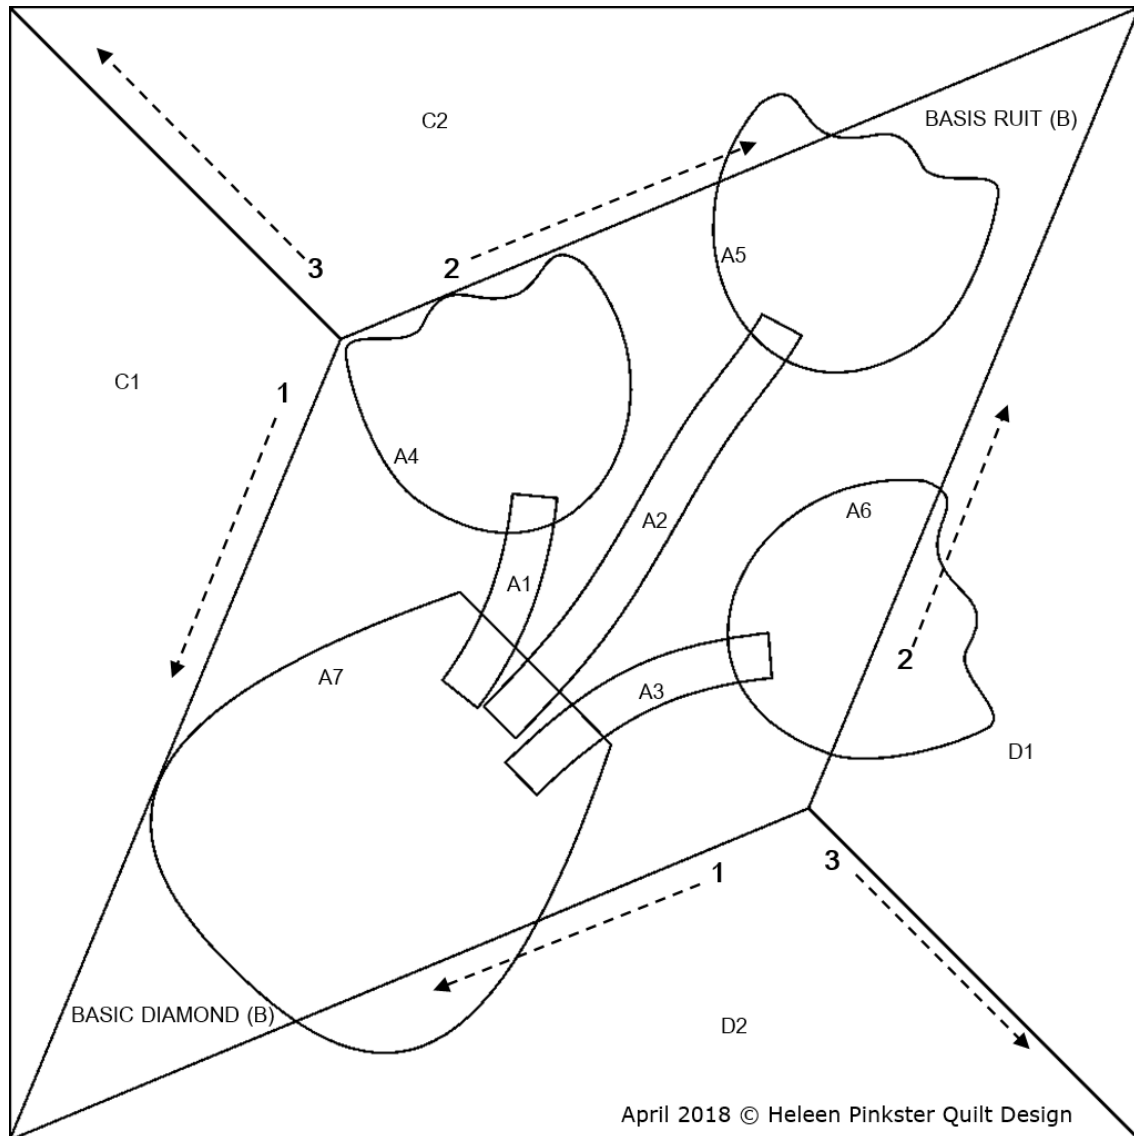

Blocks of the month May 2018 (15 x15 cm)
'Surprising diamonds appliqu  5'

At our website, these blocks are also available as an EQ7 project.

April 2018   Heleen Pinkster Quilt Design

The block of the month May 2018 is a traditional pattern. This year, the web blocks can be combined with the blocks you'll get with every purchase in the store in Ede (NL). The web blocks are application blocks with the same diamond base all year round. In the shop they are diamond patchwork blocks.

Follow the next piecing order:

- Basic diamond (B)+ C1-2, BC + D1-2. Sew C and D in the direction of the arrows and numbers.
- Appliqu  the sheep onto the diamond, following the order of numbering: stems A1-A3, the flower heads A4-A6 and the vase A7.