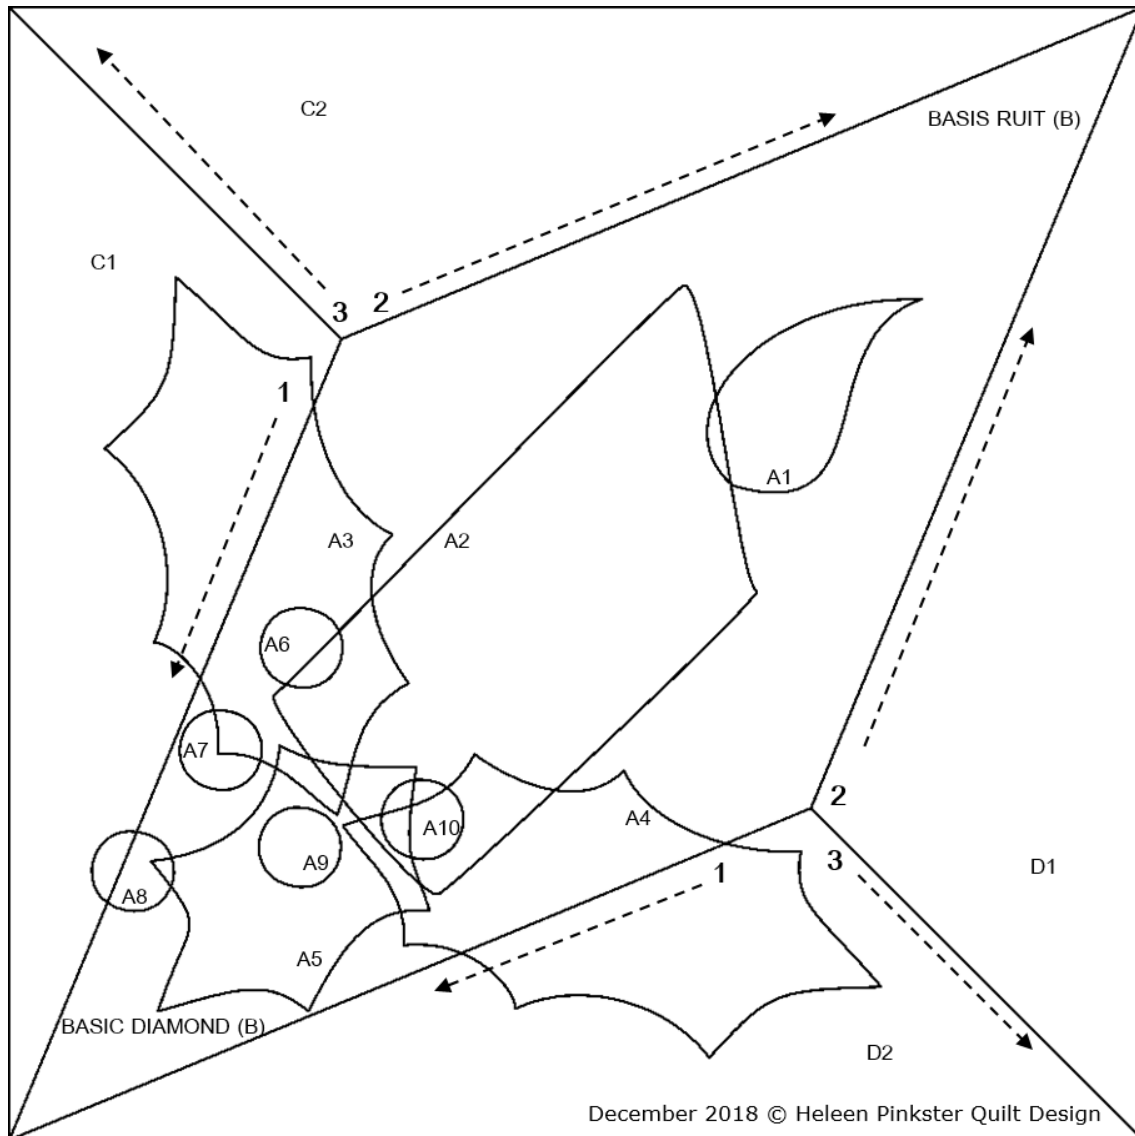

Blocks of the month December 2018 (15 x15 cm)
'Surprising diamonds appliqué 12'

At our website, these blocks are also available as an EQ7 project.

December 2018 © Heleen Pinkster Quilt Design

The block of the month November 2018 is a traditional pattern. This year, the web blocks can be combined with the blocks you'll get with every purchase in the store in Ede (NL). The web blocks are application blocks with the same diamond base all year round. In the shop they are diamond patchwork blocks.

Follow the next piecing order:

- Basic diamond (B)+ C1-2, BC + D1-2. Sew C and D in the direction of the arrows and numbers.
- Appliqué watering can onto the diamond, following the order of numbering: A1-A10.

When printing this PDF in the correct size: use 'NON SCALING' or 'ACTUAL SIZE' or '100%'