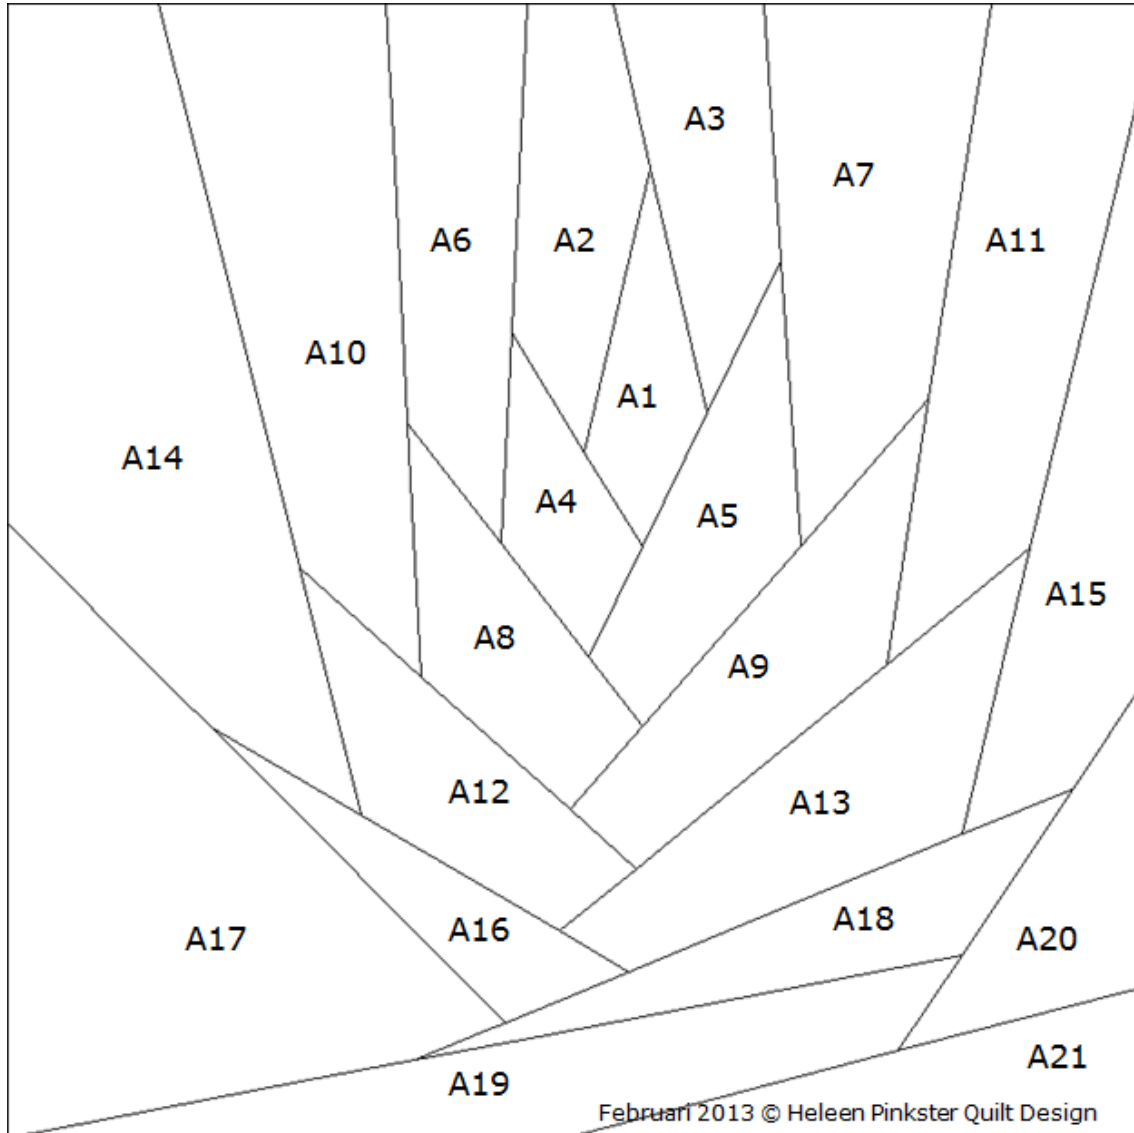

WILMA KARELS
Patchwork & Quilten

Concordialaan 5 - 6712 GL Ede - www.wilmakarels.nl

Block of the month March 2013 (15 x15 cm)
'Bromelia'

At our website, this block is also available as an EQ7 project.

The block of the month (March 2013) is an easy foundation pattern.
Follow the next piecing order:

- A1-21

In the next example-quilts you can see several ways to use colour.
We wish you success with making your own design.
Wilma Karels and Heleen Pinkster

In our Quiltshop, this year you'll get with every purchase the blocks of the month from the theme 'animals from Africa'. As always, these blocks are 15 x 15 cm, so you can easily combine them with the blocks of the previous years. These blocks (2004- 2009) are published in (Dutch) books, which you can order at our website.