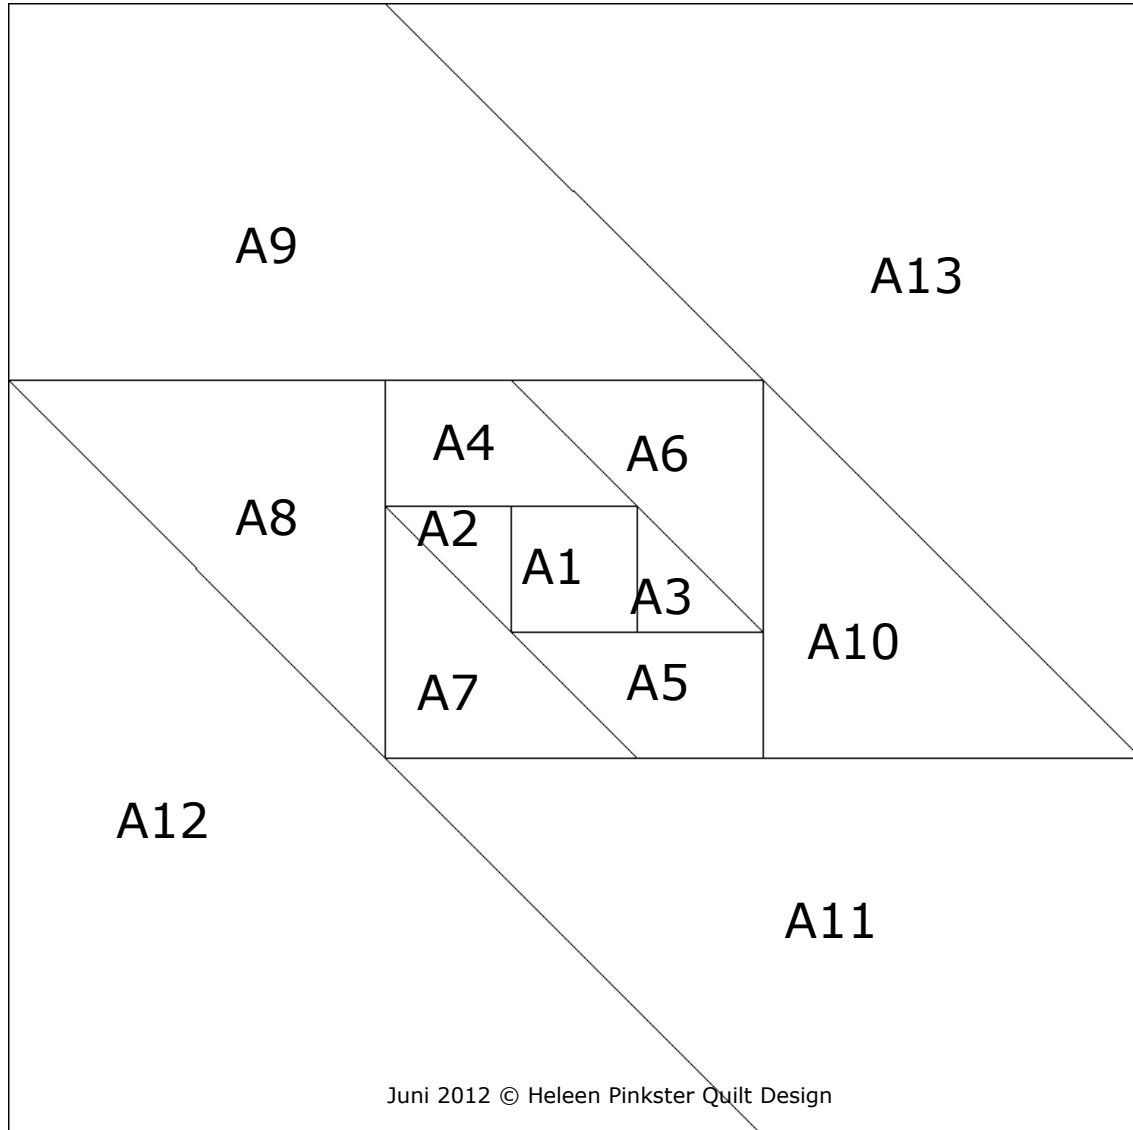

Block of the month July 2012 (15 x15 cm)
'snail's variation'

At our website, this block is also available as an EQ7 project.

Juni 2012 © Heleen Pinkster Quilt Design

The block of the month (July 2012) is a foundation pattern, but can also be sewn the traditional way.

Follow the next piecing order:

- A1-13.

In the next example-quilts you can see several ways to use colour.

We wish you success with making your own design.

Wilma Karels and Heleen Pinkster

In our Quiltshop, this year you'll get with every purchase the blocks of the month from the theme 'Pet animals'. As always, these blocks are 15 x 15 cm, so you can easily combine them with the blocks of the previous years. These blocks (2004- 2009) are published in (Dutch) books, which