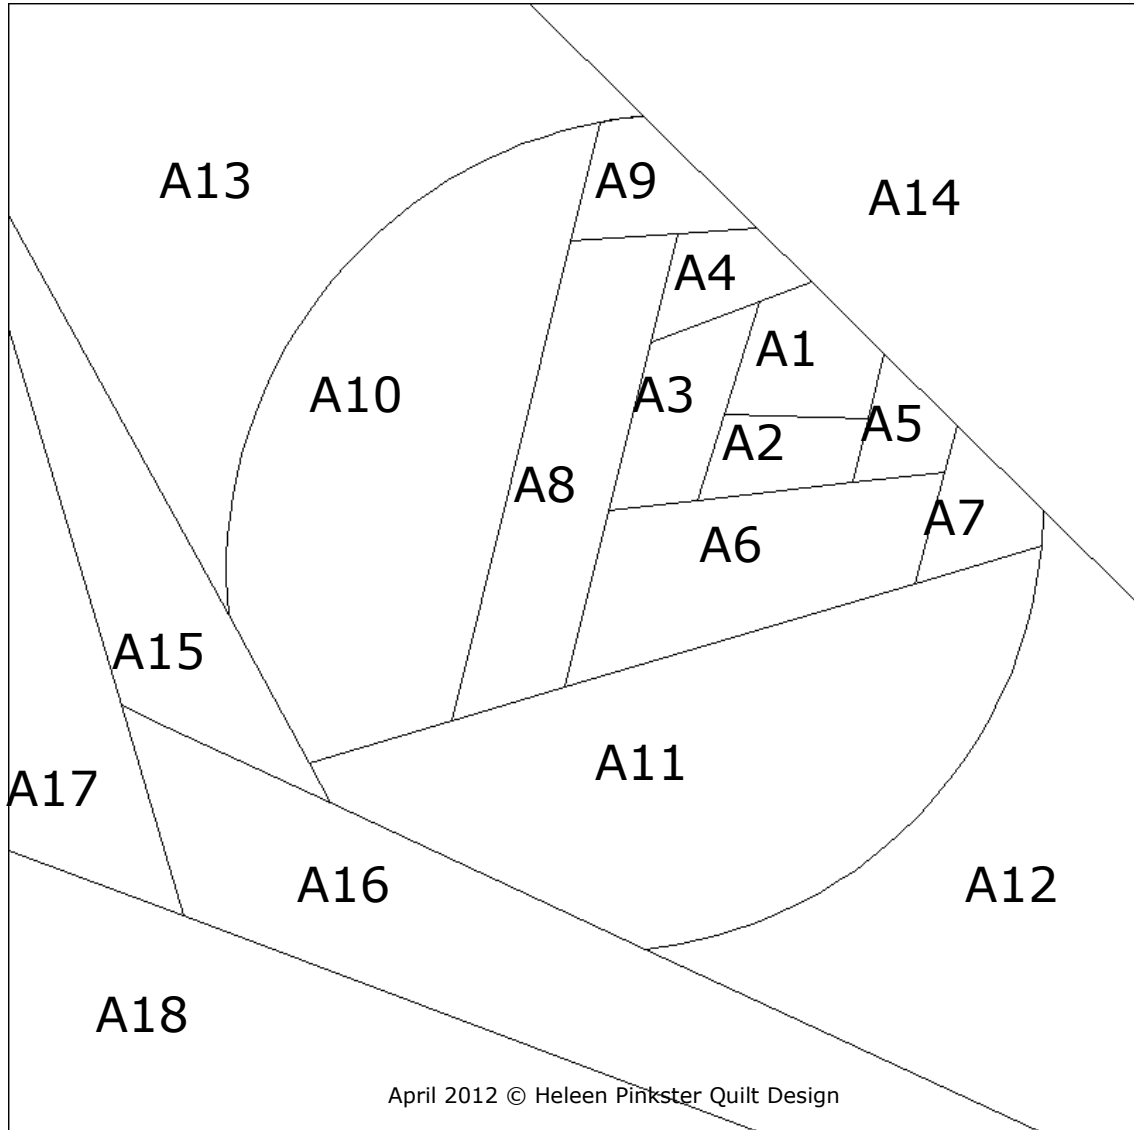

WILMA KARELS
Patchwork & Quilten

Concordialaan 5 - 6712 GL Ede - www.wilmakarels.nl

Block of the month April 2012 (15 x15 cm)
'Water Lily'

At our website, this block is also available as an EQ7 project.

This block of the month (April 2012) is a traditional pattern, with two round seams. Follow the instructions below:

- A1-18 (traditional)

Or:

- A1-11 foundation
- A12 en A13 traditional
- A1-13 t/m A18 foundation

In the next example-quilts you can see several ways to use colour.

We wish you success with making your own design.