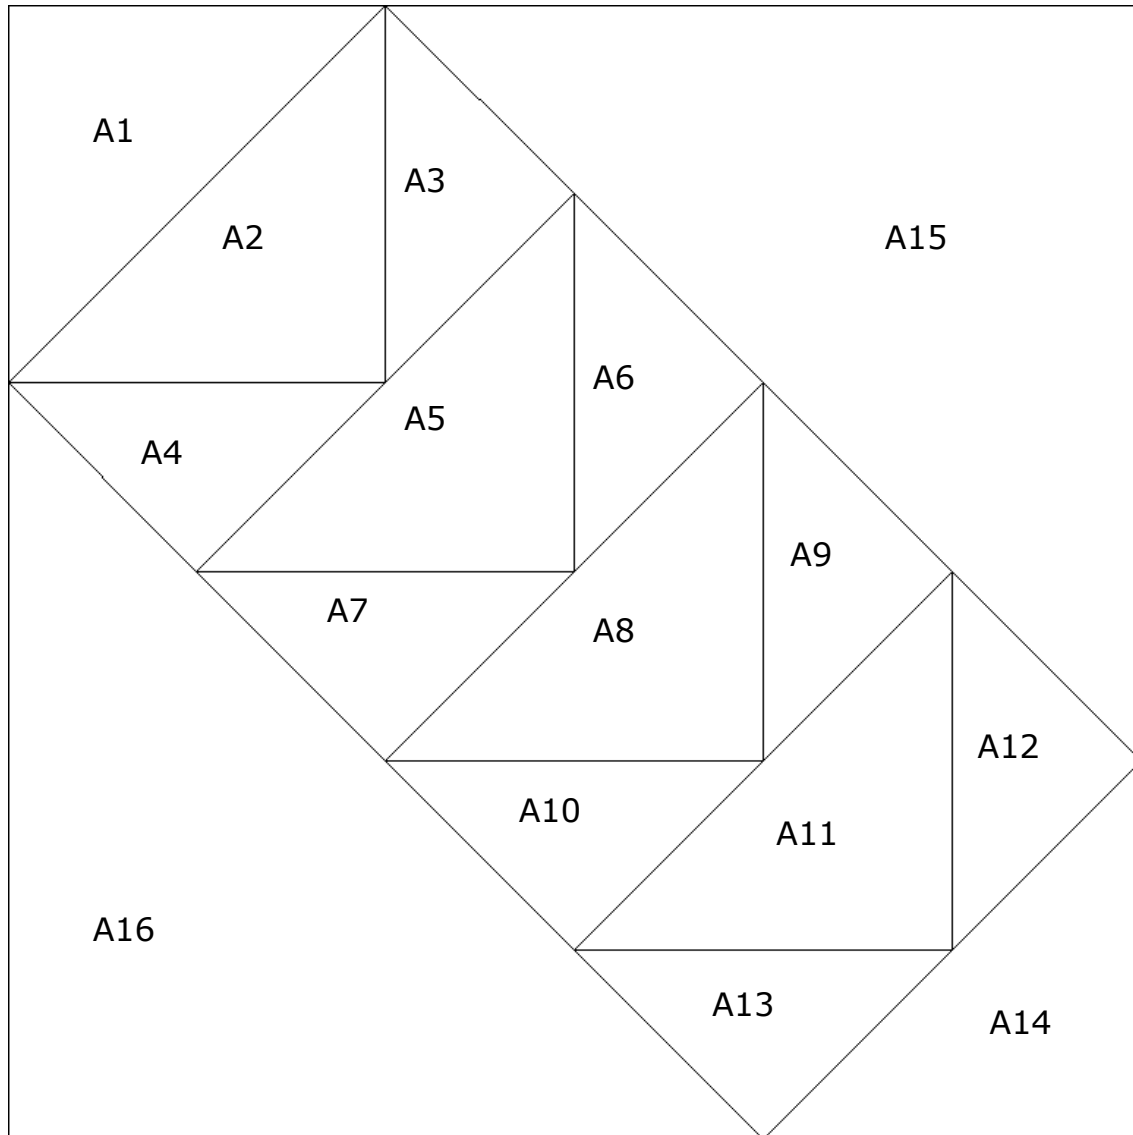

Block of the month June 2011 (15 x15 cm)
'Flying Geese'

At our website, this block is also available as an EQ7 project.

This block of the month (July 2011) is a foundation pattern but can also be sewn as a traditional pattern.

Follow the next piecing order:

- A1-16

In the next example-quilts you can see several ways to use colour.

We wish you success with making your own design.

Wilma Karels and Heleen Pinkster

In our Quiltshop, this year you'll get with every purchase the blocks of the month from the theme 'Pet animals'. As always, these blocks are 15 x 15 cm, so you can easily combine them with the blocks of the previous years. These blocks (2004- 2009) are published in (Dutch) books, which you can order at our website.

At the next page, you'll find the same pattern in 15 x 7,5 cm. The piecing order is the same as above, you can use it to simulate a 3D quilt.

Ontwerp: Heleen Pinkster Quilt Design - www.heleenpinkster.nl