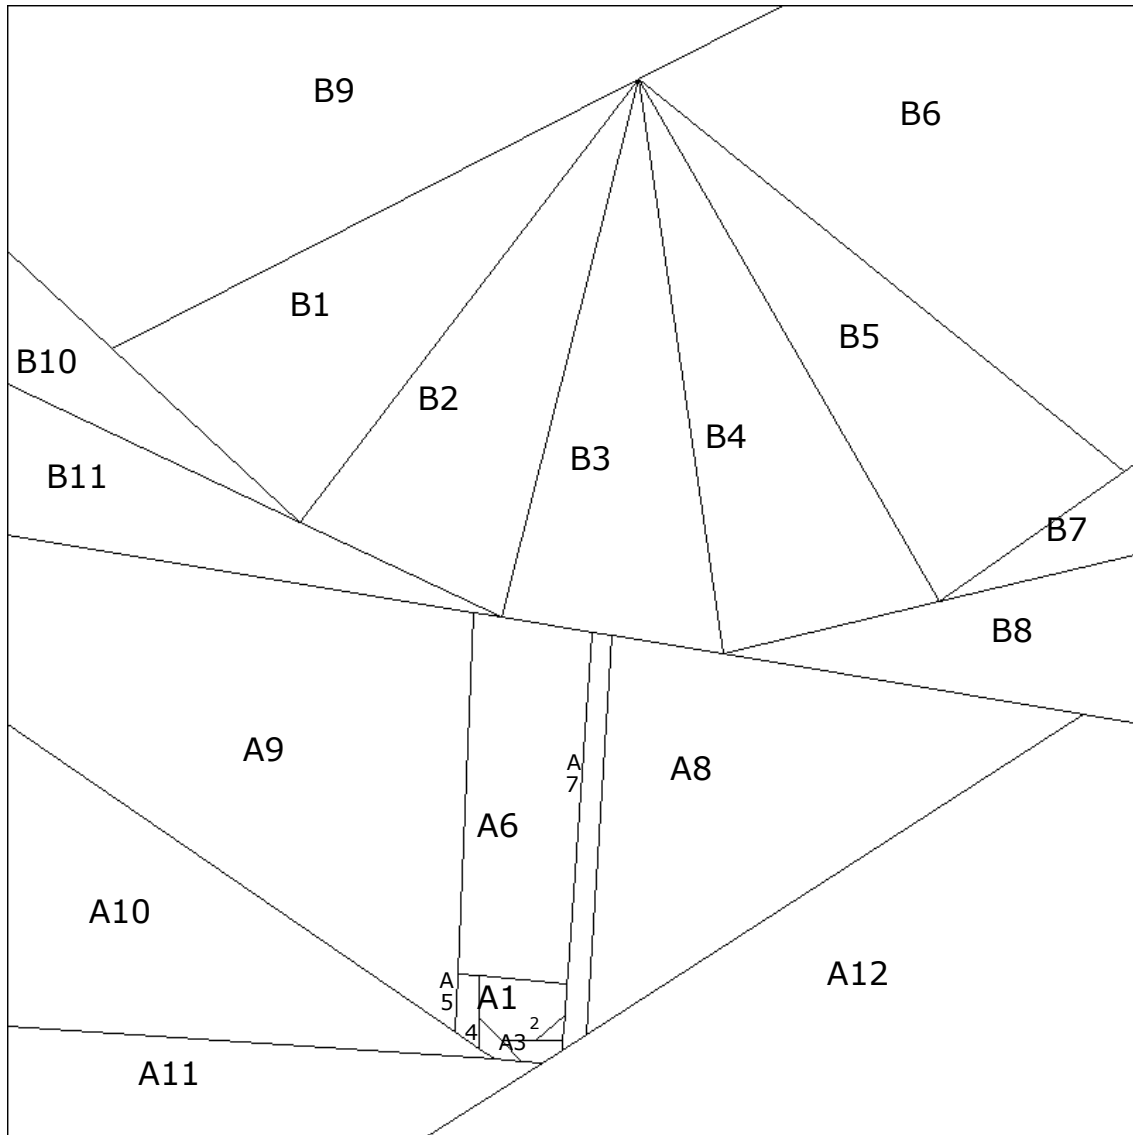

### **Block of the month November 2011 (15 x15 cm)** **'Happy Umbrella'**

At our website, this block is also available as an EQ7 project.

This block of the month (November 2011) is a foundation pattern.