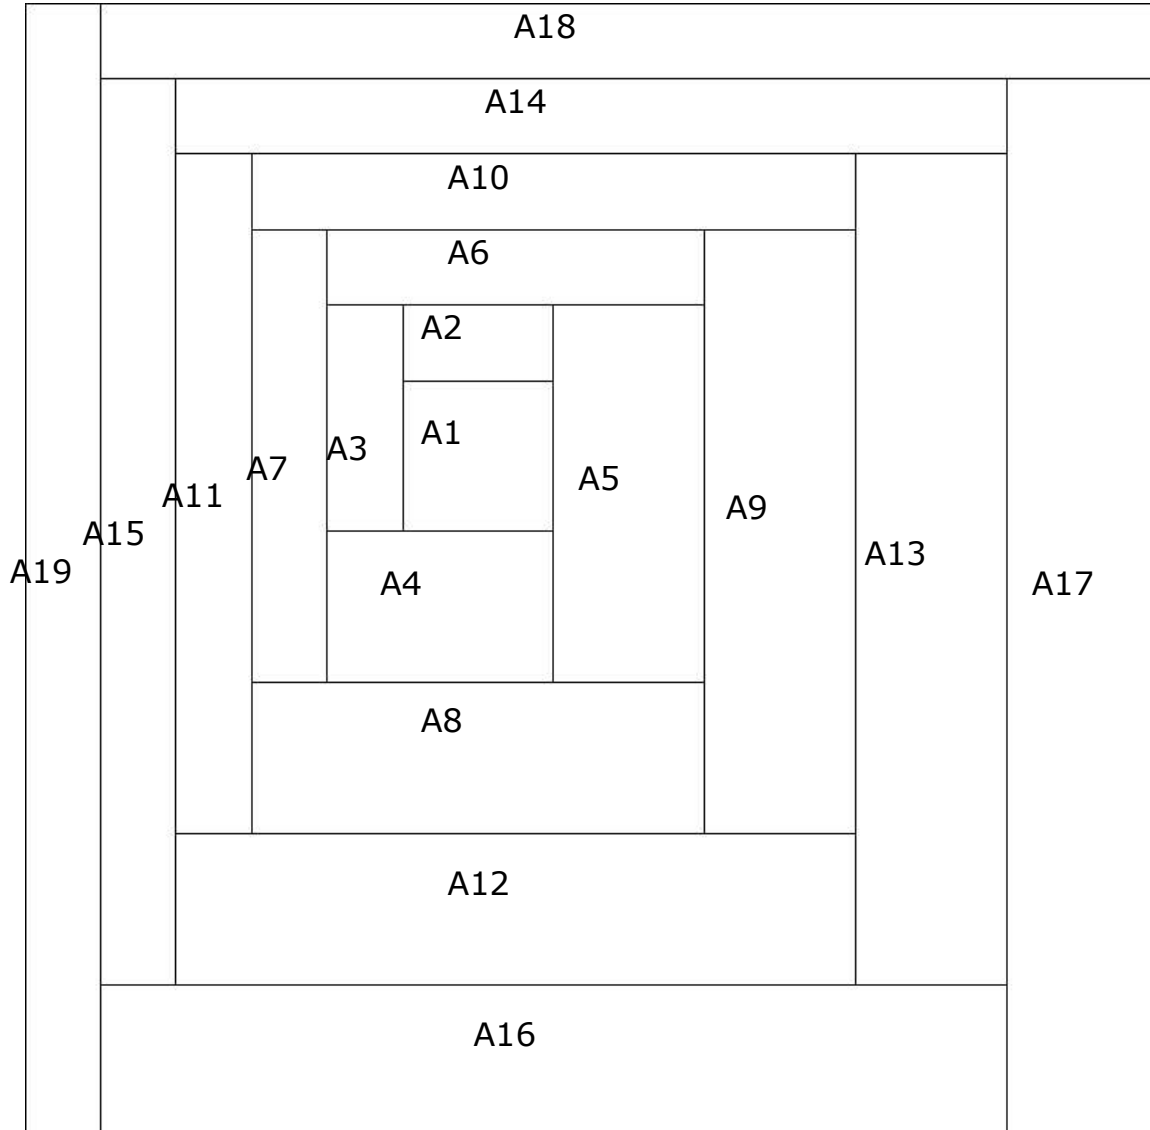

**WILMA KARELS**  
*Patchwork & Quilten*

Concordialaan 5 - 6712 GL Ede - [www.wilmakarels.nl](http://www.wilmakarels.nl)

**Block of the month December 2009 (15 x15 cm)**  
**Log Cabin 'off center'**

At our website, this block is also available as an EQ6 project.

This block of the month (November 2009) is a foundation pattern, but can also be made as a traditional pattern.

Follow the next piecing order: A1-19

In the next example-quilts you can see several ways to use colour.

We wish you success with making your own design.

Wilma Karels and Heleen Pinkster

In our Quiltshop, this year you'll get with every purchase the blocks of the month from the theme 'In the Zoo'. As always, these blocks are 15 x 15 cm, so you can easily combine them with the blocks of the previous years. These blocks (2004- 2008) are published in (Dutch) books, which you can order at our website.